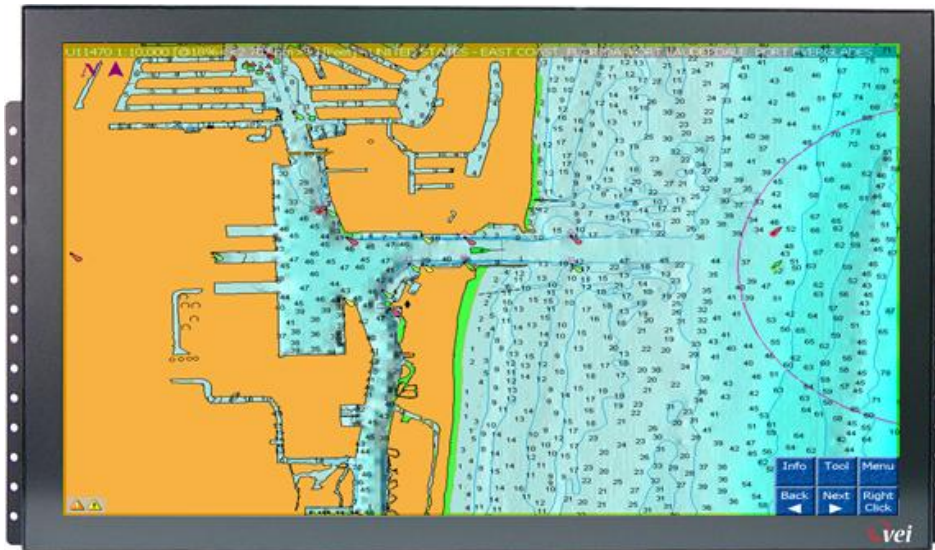

32 INCH

MM SERIES

The Ultimate Glass Bridge Display

PRODUCT FEATURES

- The 32MM Glass Bridge Monitor is the largest Marine Monitor available today.
- All Glass front has no external frame
- 16 x 9 Aspect Ratio will allow optional true Split Screen operation
- Available in 1200 nit Sunlight and 500 nit Daylight brightness
- 9 INPUTS available to meet your every need – 4 x VGA, 4 x composite & 1 x DVI
- Unlimited inputs when used in conjunction with the optional VEI SSIR Electronic Bridge Control
- Waterproof when flush mounted
- Saltwater & corrosion resistant construction powder coated marine grade aluminum housing.
- Glare Proof glass design delivers an unparalleled picture from any mounting angle with no mirroring effect found in no other Marine Monitor
- Unique patented Scratch-Proof glass is impervious to marine conditions and heavy handed cleaning alike.
- Built to withstand and survive vibration, moisture & salt for years of reliable operation
- Innovative Cooling system provides un-paralleled thermal protection found in no other Marine Monitor at any price
- 2 Year Warranty

Specifications

Brightness	Daylight 500 nits Sunlight 1200nits
Dimming	Full Range to Black
Optical Enhancement	Anti-glare glass & Enhanced Film Stack
Display Type	Active Matrix (TFT)
Maximum Resolution	1920 x 1200
Native Resolution	1366 x 768
Signal Inputs	VGA, DVI & Composite Expandable to 9 inputs (1DVI, 4 VGA & 4 Comp w/ video switch box) & Unlimited with the optional SSIR system
Video Standards	RGB, NTSC & PAL
Operator Control	Remote Panel Keypad w/ Dynamic on screen menu display or Optional SSIR Electronic Bridge Control
Mounting	Flush (Glass Bridge) Adjustable for console Thickness of ¼" to 1"
Input Voltage	24VDC Only @ 10amps
Storage Temp	-20° to 60° C
Operating Temp	-0° to 50° C
Weight	34lbs
Warranty	2 years parts 1 year labor