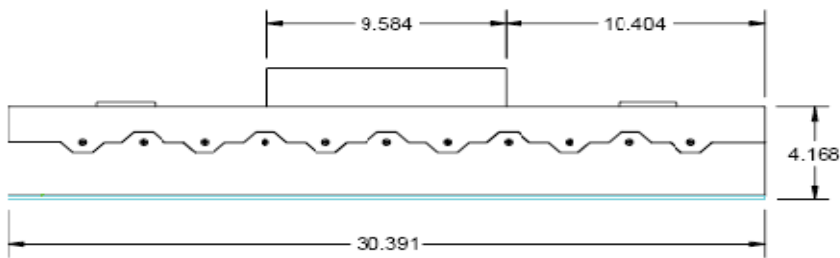

32 INCH

MM SERIES

The Ultimate Glass Bridge Display

PRODUCT FEATURES

- The 32MM Glass Bridge Monitor is the largest Marine Monitor available today.
- All Glass front has no external frame
- 16 x 9 Aspect Ratio will allow optional true Split Screen operation
- Available in 1200 nit Sunlight and 500 nit Daylight brightness
- 9 INPUTS available to meet your every need – 4 x VGA, 4 x composite & 1 x DVI
- Unlimited inputs when used in conjunction with the optional VEI SSIR Electronic Bridge Control
- Waterproof when flush mounted
- Saltwater & corrosion resistant construction powder coated marine grade aluminum housing.
- Glare Proof glass design delivers an unparalleled picture from any mounting angle with no mirroring effect found in no other Marine Monitor
- Unique patented Scratch-Proof glass is impervious to marine conditions and heavy handed cleaning alike.
- Built to withstand and survive vibration, moisture & salt for years of reliable operation
- Innovative Cooling system provides un-paralleled thermal protection found in no other Marine Monitor at any price
- 2 Year Warranty

Specifications

Brightness	Daylight 500 nits Sunlight 1200nits
Dimming	Full Range to Black
Optical Enhancement	Anti-glare glass & Enhanced Film Stack
Display Type	Active Matrix (TFT)
Maximum Resolution	1920 x 1200
Native Resolution	1366 x 768
Signal Inputs	VGA, DVI & Composite Expandable to 9 inputs (1DVI, 4 VGA & 4 Comp w/ video switch box) & Unlimited with the optional SSIR system
Video Standards	RGB, NTSC & PAL
Operator Control	Remote Panel Keypad w/ Dynamic on screen menu display or Optional SSIR Electronic Bridge Control
Mounting	Flush (Glass Bridge) Adjustable for console Thickness of ¼" to 1"
Input Voltage	24VDC Only @ 10amps
Storage Temp	-20° to 60° C
Operating Temp	-0° to 50° C
Weight	34lbs
Warranty	2 years parts 1 year labor