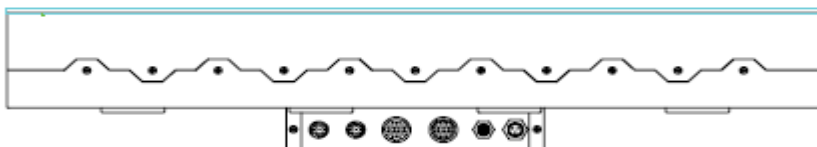

32 INCH

MM SERIES

The Ultimate Glass Bridge Display

PRODUCT FEATURES

- The 32MM Glass Bridge Monitor is the largest Marine Monitor available today.
- All Glass front has no external frame
- 16 x 9 Aspect Ratio will allow optional true Split Screen operation
- Available in 1200 nit Sunlight and 500 nit Daylight brightness
- 9 INPUTS available to meet your every need – 4 x VGA, 4 x composite & 1 x DVI
- Unlimited inputs when used in conjunction with the optional VEI SSIR Electronic Bridge Control
- Waterproof when flush mounted
- Saltwater & corrosion resistant construction powder coated marine grade aluminum housing.
- Glare Proof glass design delivers an unparalleled picture from any mounting angle with no mirroring effect found in no other Marine Monitor
- Unique patented Scratch-Proof glass is impervious to marine conditions and heavy handed cleaning alike.
- Built to withstand and survive vibration, moisture & salt for years of reliable operation
- Innovative Cooling system provides un-paralleled thermal protection found in no other Marine Monitor at any price
- 2 Year Warranty

Specifications

Brightness	Daylight 500 nits Sunlight 1200nits
Dimming	Full Range to Black
Optical Enhancement	Anti-glare glass & Enhanced Film Stack
Display Type	Active Matrix (TFT)
Maximum Resolution	1920 x 1200
Native Resolution	1366 x 768
Signal Inputs	VGA, DVI & Composite Expandable to 9 inputs (1DVI, 4 VGA & 4 Comp w/ video switch box) & Unlimited with the optional SSIR system
Video Standards	RGB, NTSC & PAL
Operator Control	Remote Panel Keypad w/ Dynamic on screen menu display or Optional SSIR Electronic Bridge Control
Mounting	Flush (Glass Bridge) Adjustable for console Thickness of ¼" to 1"
Input Voltage	24VDC Only @ 10amps
Storage Temp	-20° to 60° C
Operating Temp	-0° to 50° C
Weight	34lbs
Warranty	2 years parts 1 year labor