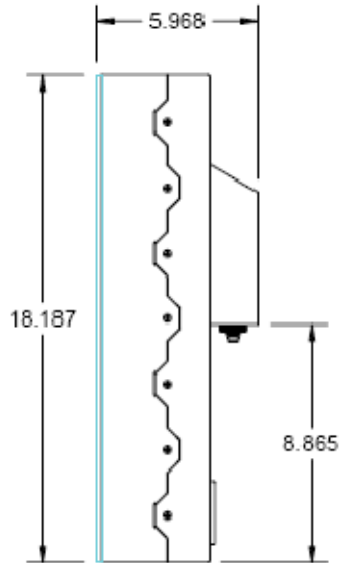

Specifications

Brightness	Daylight 500 nits Sunlight 1200nits
Dimming	Full Range to Black
Optical Enhancement	Anti-glare glass & Enhanced Film Stack
Display Type	Active Matrix (TFT)
Maximum Resolution	1920 x 1200
Native Resolution	1366 x 768
Signal Inputs	VGA, DVI & Composite Expandable to 9 inputs (1DVI, 4 VGA & 4 Comp w/ video switch box) & Unlimited with the optional SSIR system
Video Standards	RGB, NTSC & PAL
Operator Control	Remote Panel Keypad w/ Dynamic on screen menu display or Optional SSIR Electronic Bridge Control
Mounting	Flush (Glass Bridge) Adjustable for console Thickness of ¼" to 1"
Input Voltage	24VDC Only @ 10amps
Storage Temp	-20° to 60° C
Operating Temp	-0° to 50° C
Weight	34lbs
Warranty	2 years parts 1 year labor

Above Measurements are in Inches

Valhalla Enterprises, Inc.

The VEI Building

5101 NW 21st Avenue

Ft. Lauderdale, FL 33309

Toll Free 1-888- VEI-LCDS

www.vei-systems.com