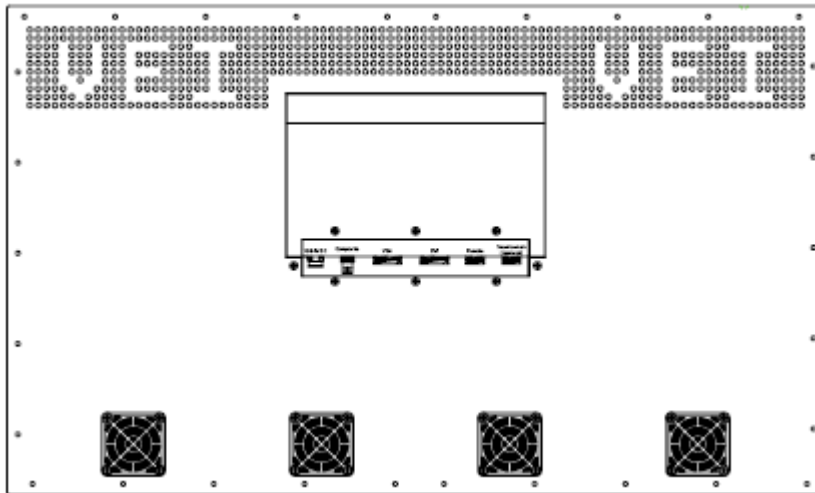

32 INCH

MM SERIES

The Ultimate Glass Bridge Display

PRODUCT FEATURES

- The 32MM Glass Bridge Monitor is the largest Marine Monitor available today.
- All Glass front has no external frame
- 16 x 9 Aspect Ratio will allow optional true Split Screen operation
- Available in 1200 nit Sunlight and 500 nit Daylight brightness
- 9 INPUTS available to meet your every need – 4 x VGA, 4 x composite & 1 x DVI
- Unlimited inputs when used in conjunction with the optional VEI SSIR Electronic Bridge Control
- Waterproof when flush mounted
- Saltwater & corrosion resistant construction powder coated marine grade aluminum housing.
- Glare Proof glass design delivers an unparalleled picture from any mounting angle with no mirroring effect found in no other Marine Monitor
- Unique patented Scratch-Proof glass is impervious to marine conditions and heavy handed cleaning alike.
- Built to withstand and survive vibration, moisture & salt for years of reliable operation
- Innovative Cooling system provides un-paralleled thermal protection found in no other Marine Monitor at any price
- 2 Year Warranty

Specifications

Brightness	Daylight 500 nits Sunlight 1200nits
Dimming	Full Range to Black
Optical Enhancement	Anti-glare glass & Enhanced Film Stack
Display Type	Active Matrix (TFT)
Maximum Resolution	1920 x 1200
Native Resolution	1366 x 768
Signal Inputs	VGA, DVI & Composite Expandable to 9 inputs (1DVI, 4 VGA & 4 Comp w/ video switch box) & Unlimited with the optional SSIR system
Video Standards	RGB, NTSC & PAL
Operator Control	Remote Panel Keypad w/ Dynamic on screen menu display or Optional SSIR Electronic Bridge Control
Mounting	Flush (Glass Bridge) Adjustable for console Thickness of ¼" to 1"
Input Voltage	24VDC Only @ 10amps
Storage Temp	-20° to 60° C
Operating Temp	-0° to 50° C
Weight	34lbs
Warranty	2 years parts 1 year labor