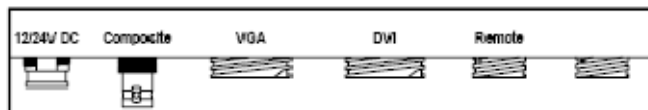

Specifications

Brightness	Daylight 500 nits Sunlight 1200nits
Dimming	Full Range to Black
Optical Enhancement	Anti-glare glass & Enhanced Film Stack
Display Type	Active Matrix (TFT)
Maximum Resolution	1920 x 1200
Native Resolution	1366 x 768
Signal Inputs	VGA, DVI & Composite Expandable to 9 inputs (1DVI, 4 VGA & 4 Comp w/ video switch box) & Unlimited with the optional SSIR system
Video Standards	RGB, NTSC & PAL
Operator Control	Remote Panel Keypad w/ Dynamic on screen menu display or Optional SSIR Electronic Bridge Control
Mounting	Flush (Glass Bridge) Adjustable for console Thickness of ¼" to 1"
Input Voltage	24VDC Only @ 10amps
Storage Temp	-20° to 60° C
Operating Temp	-0° to 50° C
Weight	34lbs
Warranty	2 years parts 1 year labor

Above Measurements are in Inches

Valhalla Enterprises, Inc.

The VEI Building

5101 NW 21st Avenue

Ft. Lauderdale, FL 33309

Toll Free 1-888- VEI-LCDS

www.vei-systems.com